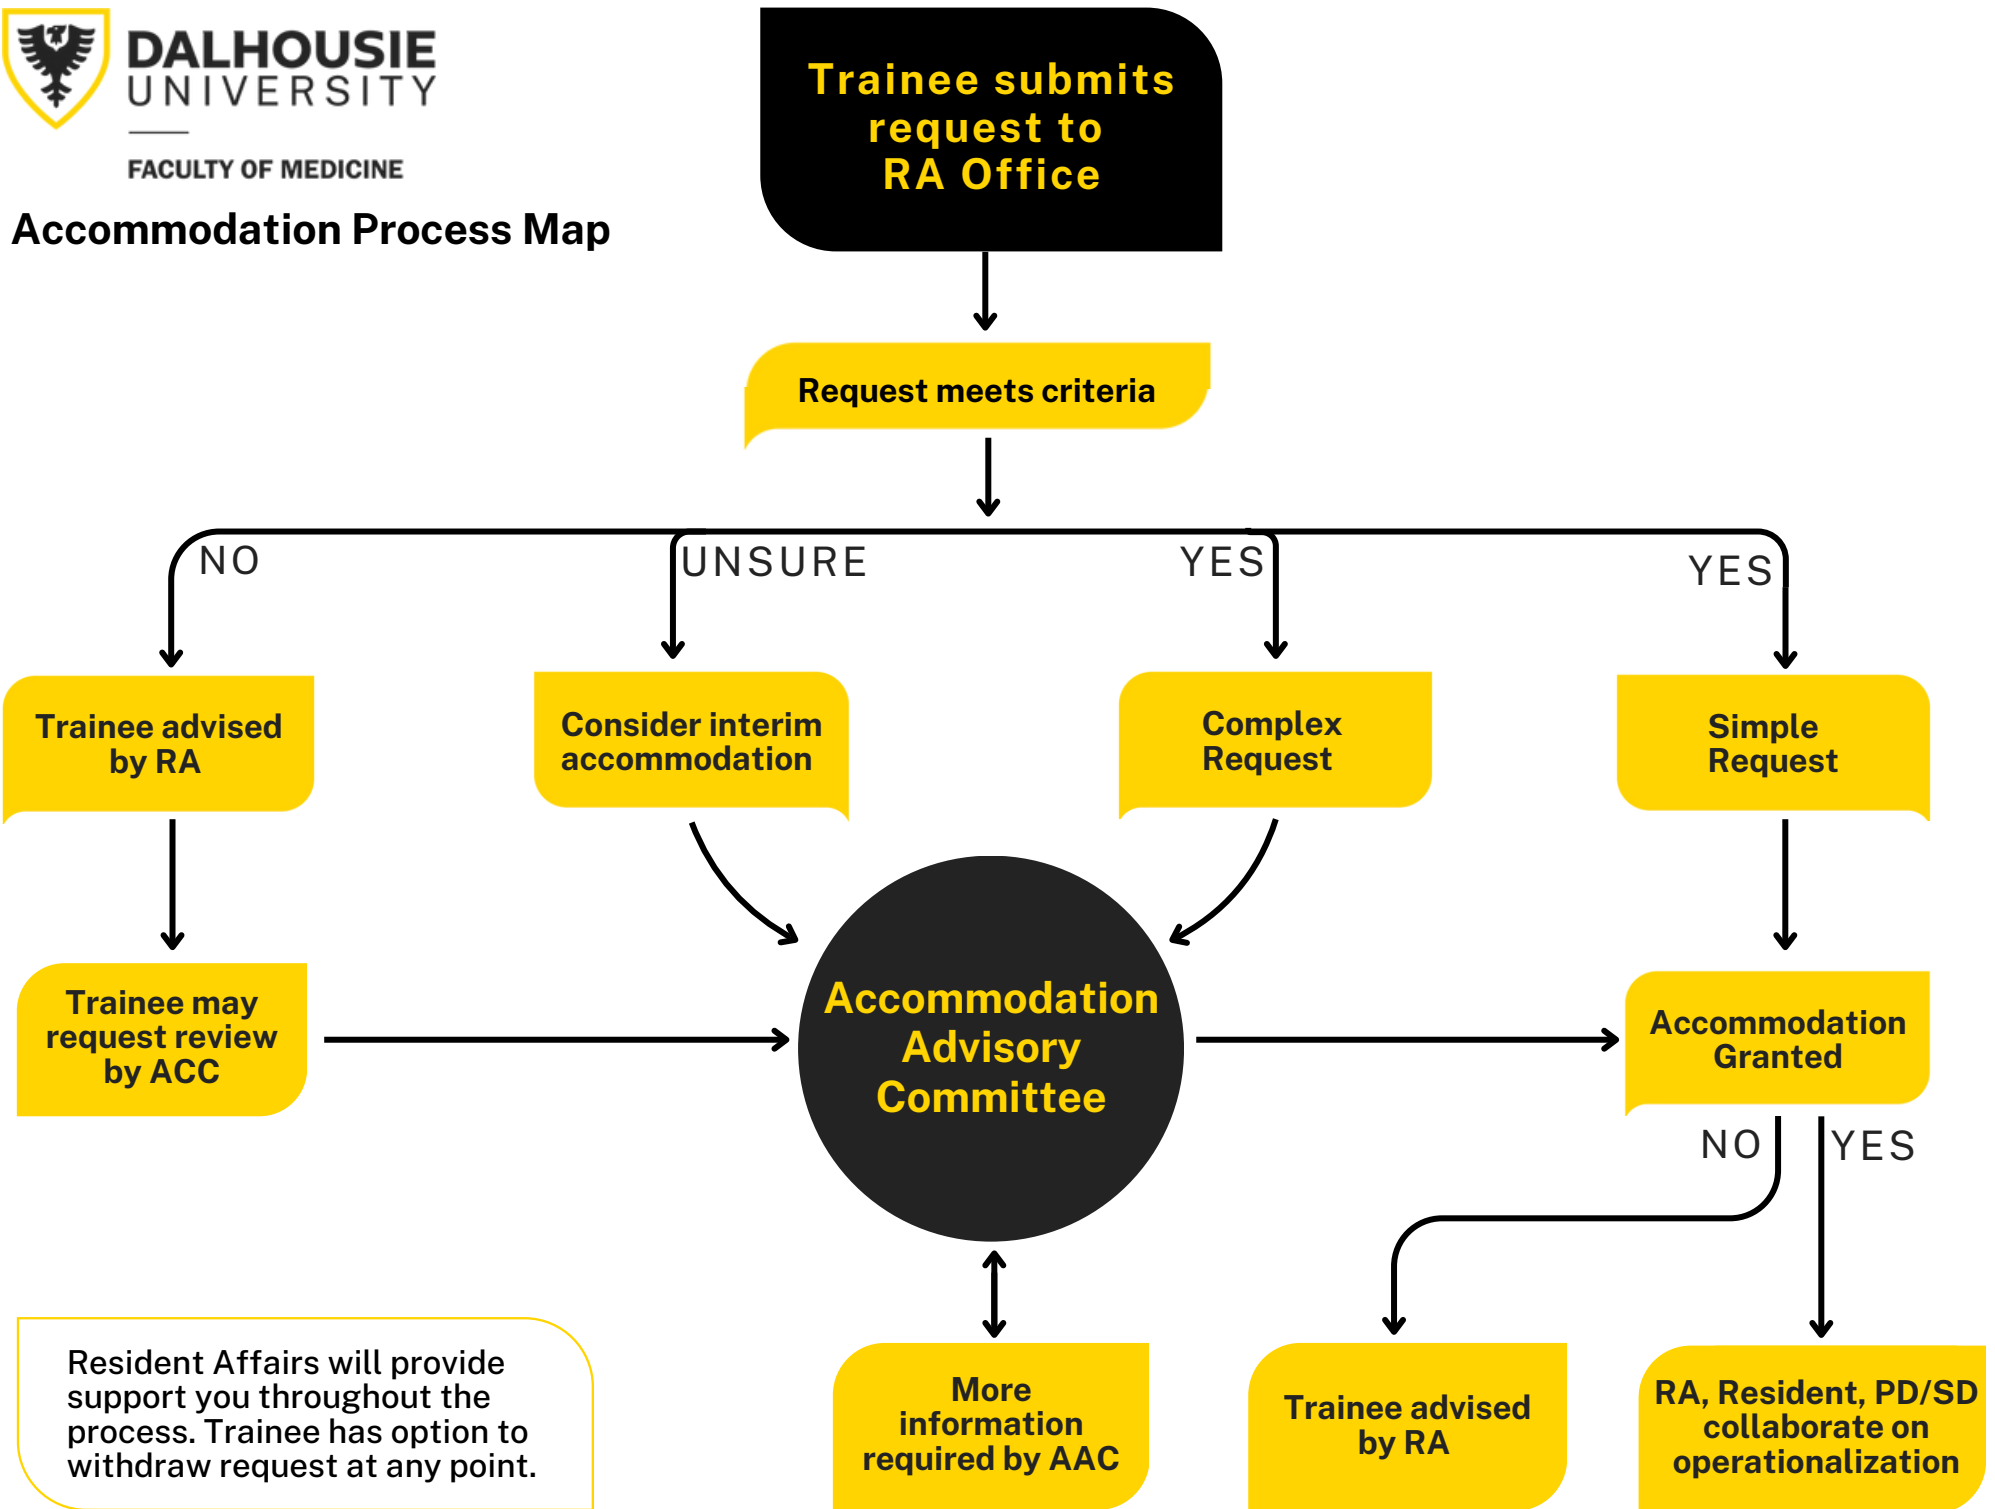

## Accommodation Process Map

Resident Affairs will provide support you throughout the process. Trainee has option to withdraw request at any point.